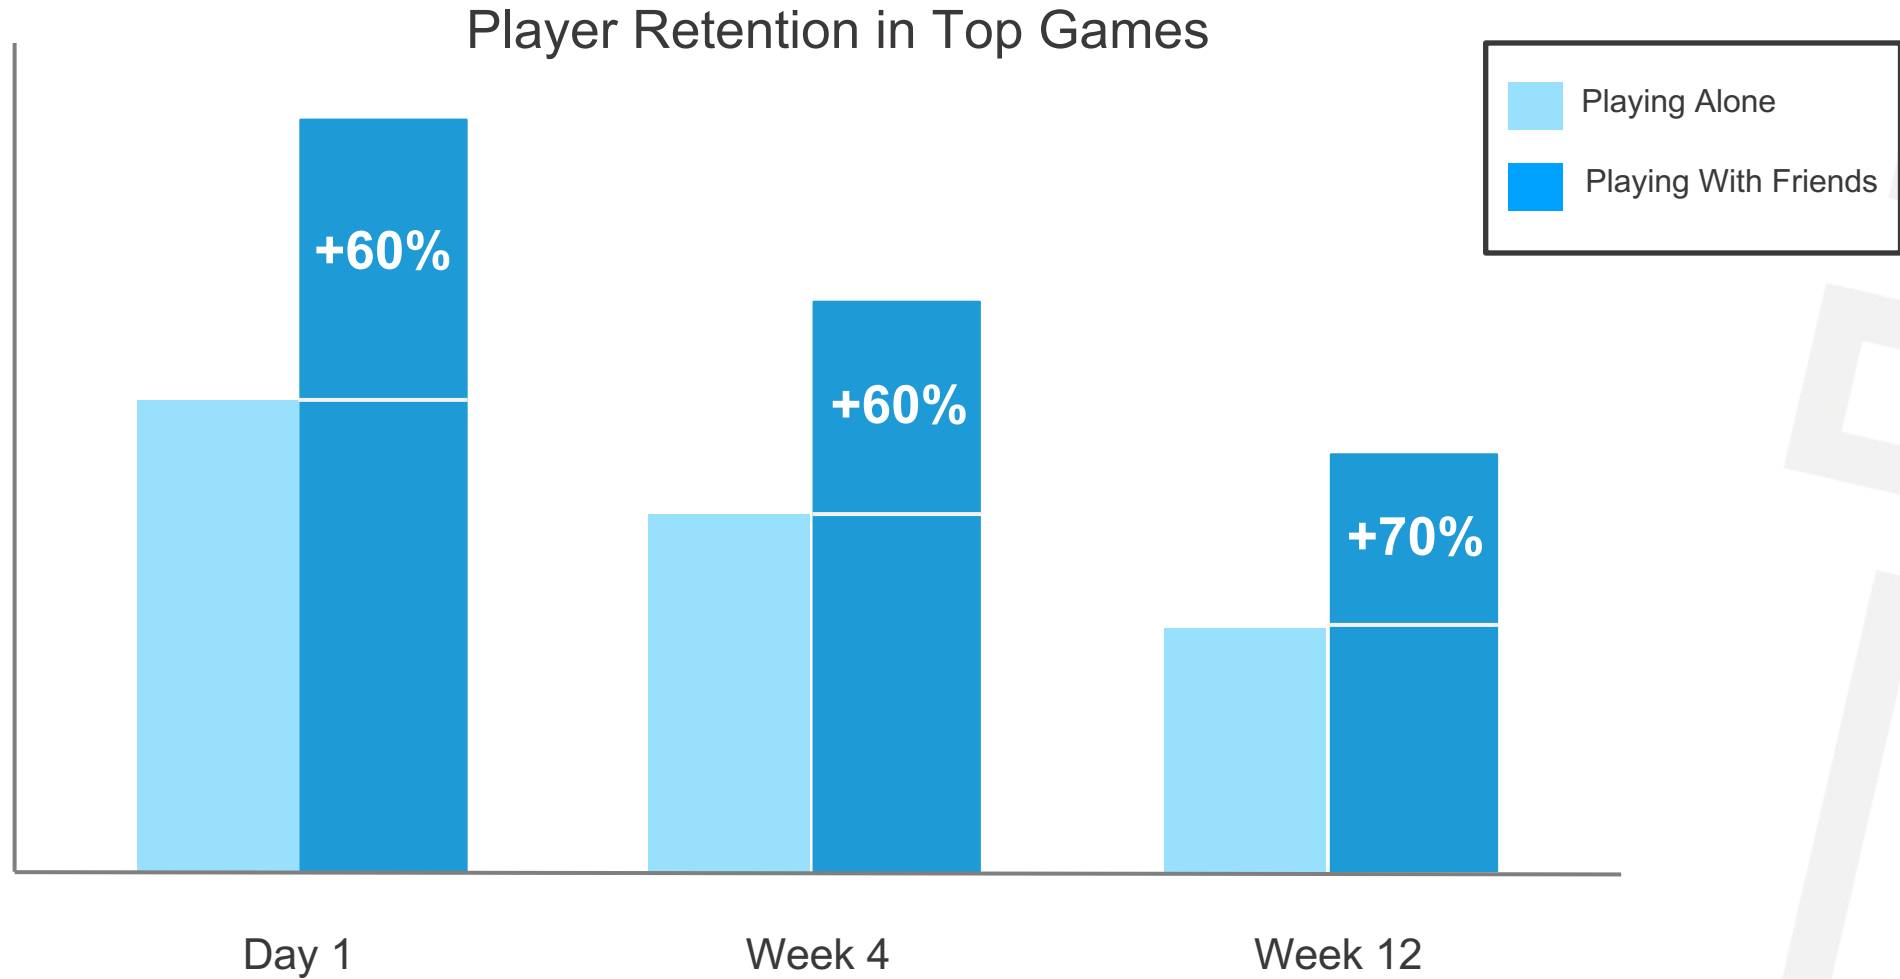

Why is playing with friends important?

Playing with friends = Playing longer

Game Session Time in Top Games

Playing with friends = Staying longer

Playing with friends = \$\$

Robux Spent in Top Games

Playing with friends = More fun!

Totally Fake Chart

So how is Roblox helping people play with friends?

Roblox's Social Platform

- Share games
- See where friends are
- Join friends

The screenshot displays the Roblox social platform interface. At the top, there is a navigation bar with a search bar, a user profile icon for 'gruffalotus: 13+', and navigation options for 'Games', 'Catalog', 'Create', and 'Robux'. Below the navigation bar, the user's profile is shown with a circular avatar of a grey robot head and the text 'Hello, gruffalotus!'. A 'Friends(5)' section follows, featuring a row of five friend avatars with their usernames: jus4show, abma16, iseeflowers, sisteralligator, and soshalkid. Below the friends list, there are two sections: 'Recently Played' and 'Friend Activity'. The 'Recently Played' section shows a grid of six game cards with their titles and player counts: Mining Simulator (21,823 Playing), [KITCHEN!] Mee... (55,845 Playing), Bee Swarm Simulat... (9,293 Playing), Royale High (18,655 Playing), [FREE] Island Ro... (9,392 Playing), and Lumber Tycoon 2 (4,476 Playing). The 'Friend Activity' section shows a grid of six game cards, including [KITCHEN!] Mee..., Mining Simulator, Bee Swarm Simulat..., NEW! JAILBREAK, HUGE UPDATE, and REGIS BETA. A 'Chat & Party' button is visible at the bottom right of the 'Friend Activity' section.