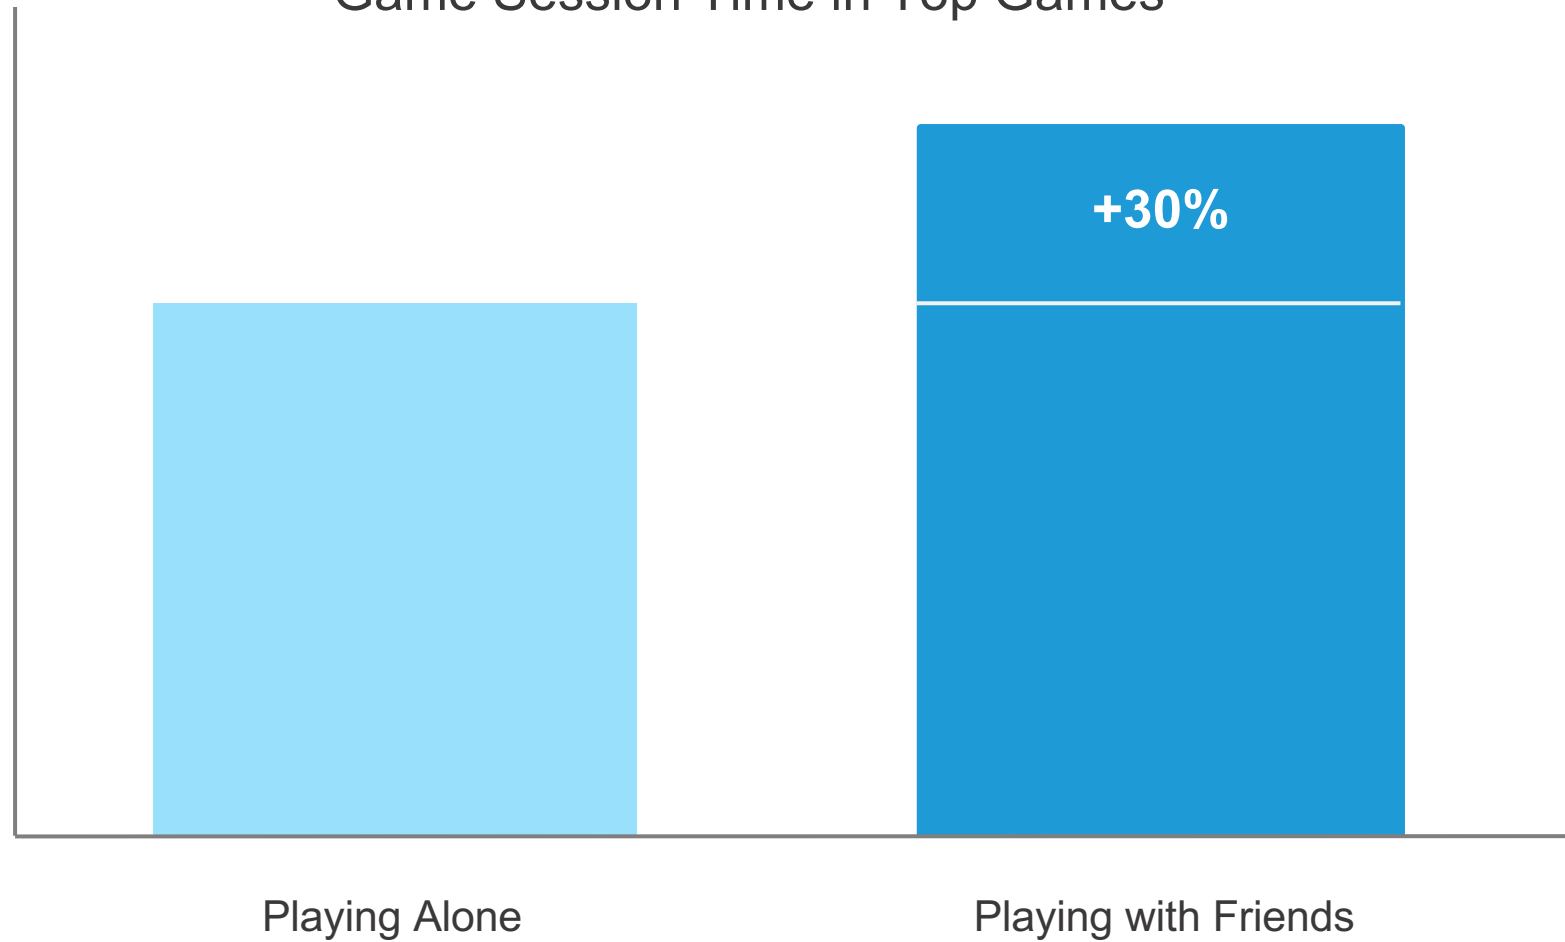

Playing with friends = Playing longer

Game Session Time in Top Games