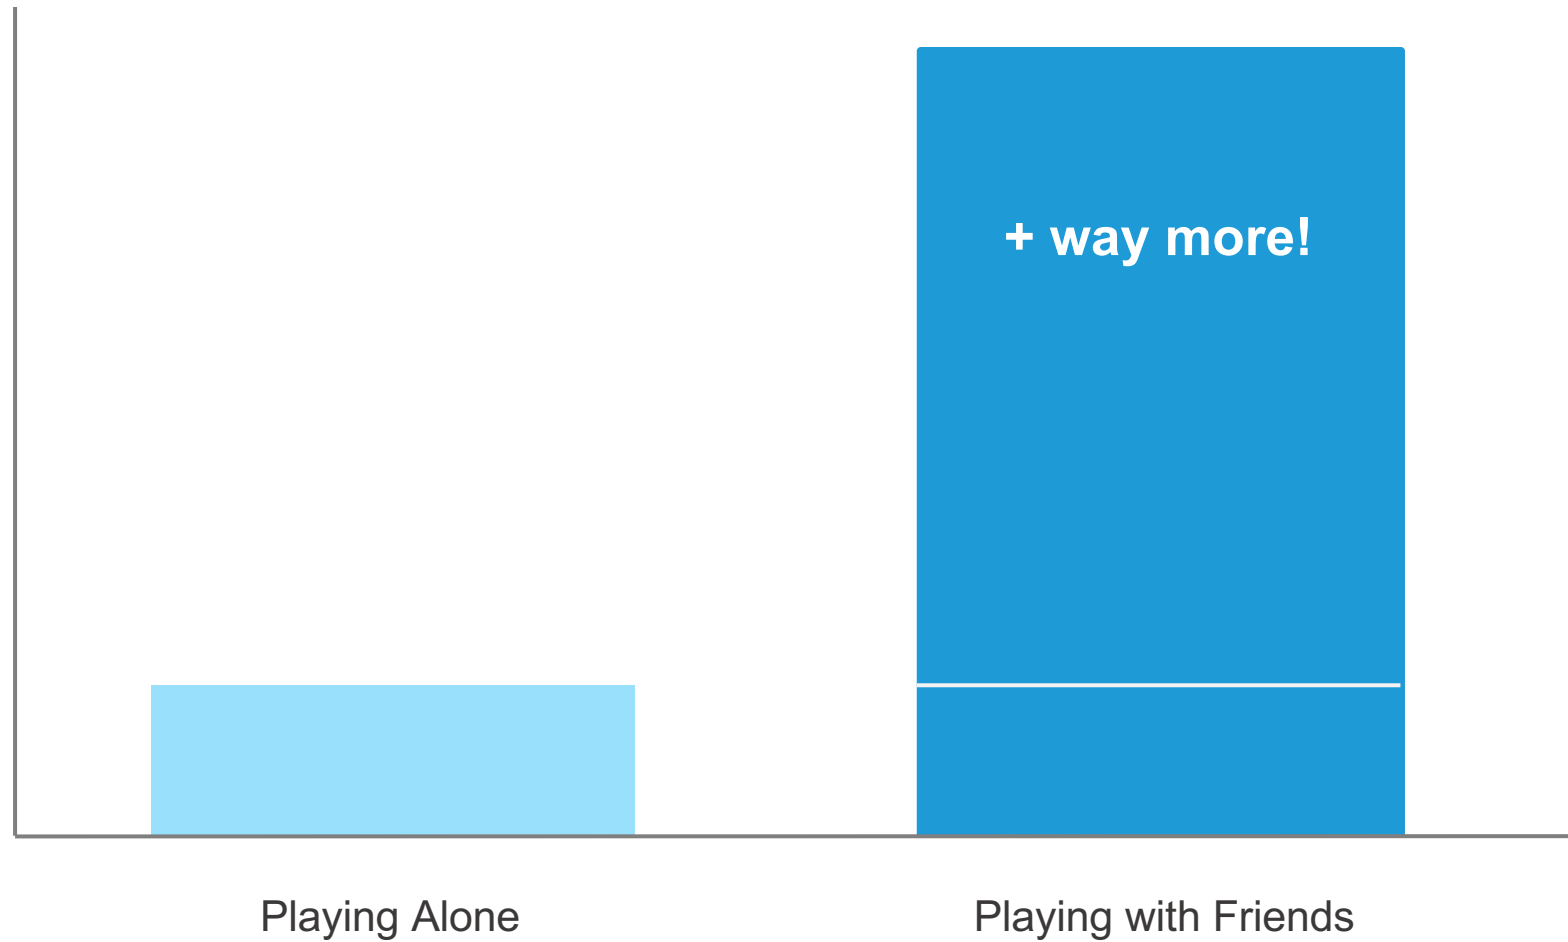

Why is playing with friends important?

Playing with friends = Playing longer

Game Session Time in Top Games

Playing with friends = Staying longer

Playing with friends = \$\$

Robux Spent in Top Games

Playing with friends = More fun!

Totally Fake Chart

So how is Roblox helping people play with friends?

Roblox's Social Platform

- Share games
- See where friends are
- Join friends

The screenshot displays the Roblox social platform interface. At the top, there is a navigation bar with a search bar, a user profile icon for 'gruffalotus: 13+', and navigation options for 'Games', 'Catalog', 'Create', and 'Robux'. Below the navigation bar, the user's profile is shown with a circular avatar of a grey robot head and the text 'Hello, gruffalotus!'. A 'Friends(5)' section follows, featuring a row of five friend avatars with their usernames: jus4show, abma16, iseeflowers, sisteralligator, and soshalkid. Below the friends list, there are two sections: 'Recently Played' and 'Friend Activity'. The 'Recently Played' section shows a grid of six game cards with their titles and player counts: Mining Simulator (21,823 Playing), [KITCHEN!] Mee... (55,845 Playing), Bee Swarm Simulat... (9,293 Playing), Royale High (18,655 Playing), [FREE] Island Ro... (9,392 Playing), and Lumber Tycoon 2 (4,476 Playing). The 'Friend Activity' section shows a grid of six game cards, including [KITCHEN!] Mee..., Mining Simulator, Bee Swarm Simulat..., NEW! JAILBREAK, HUGE UPDATE, and REGIS BETA. A 'Chat & Party' button is visible at the bottom right of the 'Friend Activity' section.