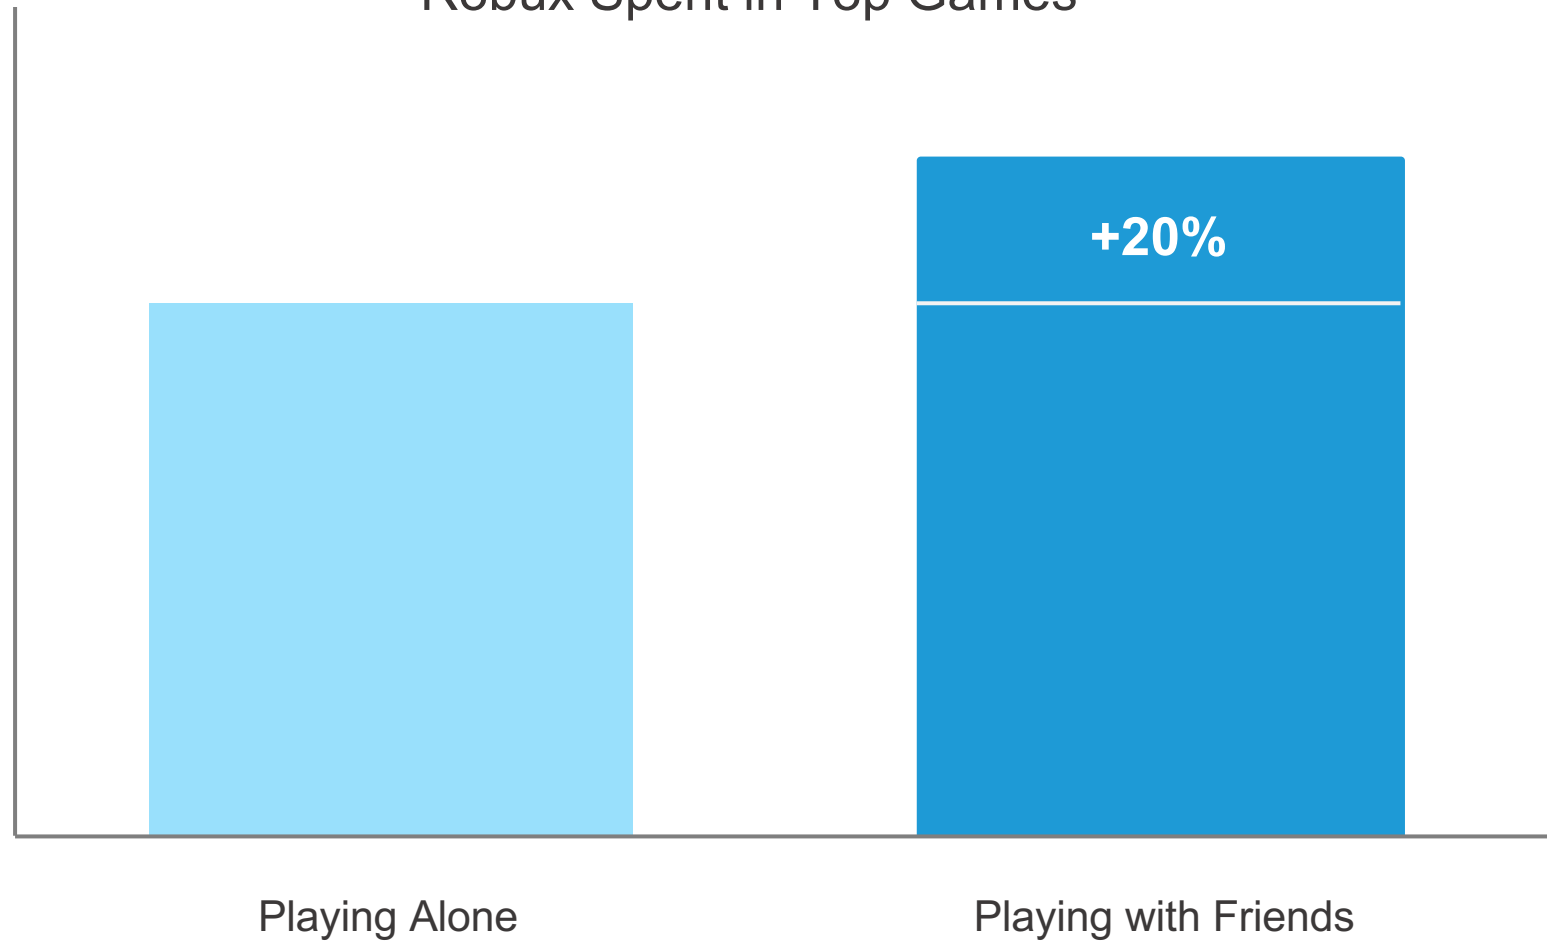

Why is playing with friends important?

Playing with friends = Playing longer

Game Session Time in Top Games

Playing with friends = Staying longer

Playing with friends = \$\$

Robux Spent in Top Games

Playing with friends = More fun!

Totally Fake Chart

So how is Roblox helping people play with friends?

Roblox's Social Platform

- Share games
- See where friends are
- Join friends

The screenshot displays the Roblox social platform interface. At the top, there is a navigation bar with a search bar, a user profile icon for 'gruffalotus: 13+', and navigation options for 'Games', 'Catalog', 'Create', and 'Robux'. Below the navigation bar, the user's profile is shown with a circular avatar of a grey robot head and the text 'Hello, gruffalotus!'. A 'Friends(5)' section follows, featuring a row of five friend avatars with their usernames: jus4show, abma16, iseeflowers, sisteralligator, and soshalkid. Below the friends list, there are two sections: 'Recently Played' and 'Friend Activity'. The 'Recently Played' section shows a grid of six game cards with their titles and player counts: Mining Simulator (21,823 Playing), [KITCHEN!] Mee... (55,845 Playing), Bee Swarm Simulat... (9,293 Playing), Royale High (18,655 Playing), [FREE] Island Ro... (9,392 Playing), and Lumber Tycoon 2 (4,476 Playing). The 'Friend Activity' section shows a grid of six game cards, including [KITCHEN!] Mee..., Mining Simulator, Bee Swarm Simulat..., NEW! JAILBREAK, HUGE UPDATE, and REGIS BETA. A 'Chat & Party' button is visible at the bottom right of the 'Friend Activity' section.